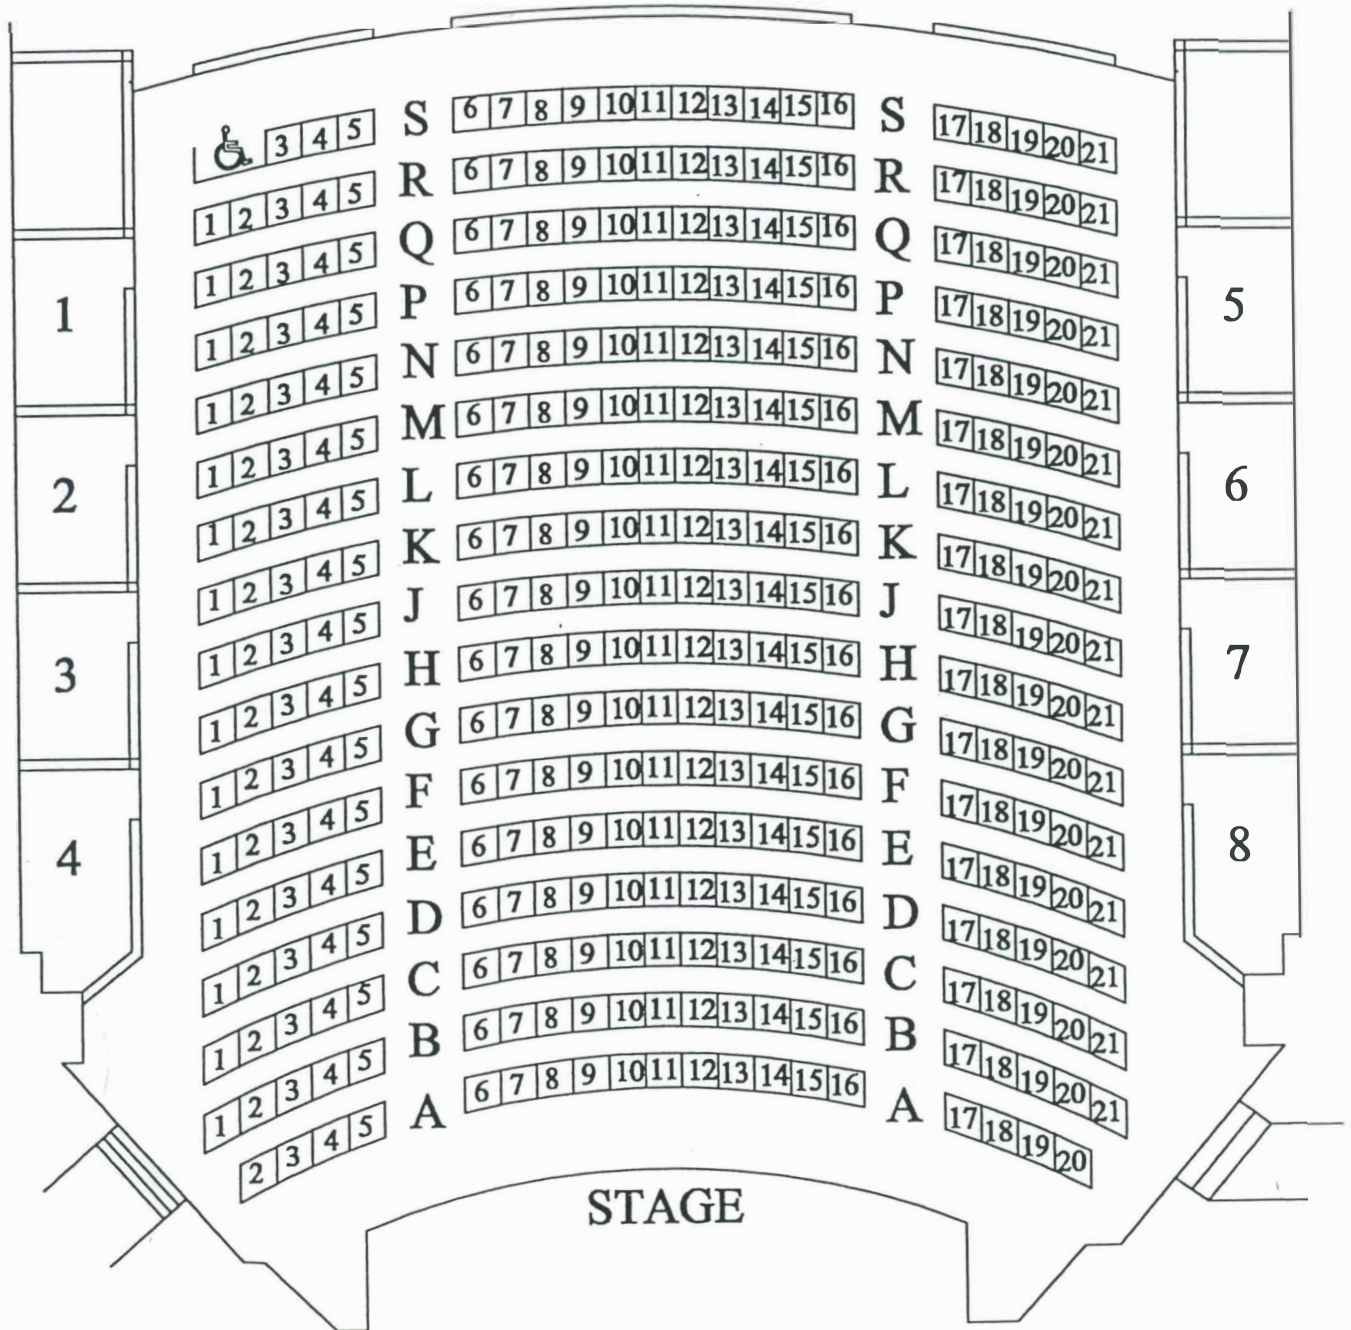

Main Floor 353 Seats
 1 Wheelchair Space
 40 Box Seats
 394

1st Balcony 116 Seats
 2nd Balcony 78 Seats
 3rd Balcony 29 Seats
 223

Total Seating: 617

MAIN FLOOR

353 Seats
 1 Wheelchair Space
 40 Box Seats

**3RD
BALCONY
29 Seats**

**2ND
BALCONY
78 Seats**

**1ST
BALCONY
116 Seats**